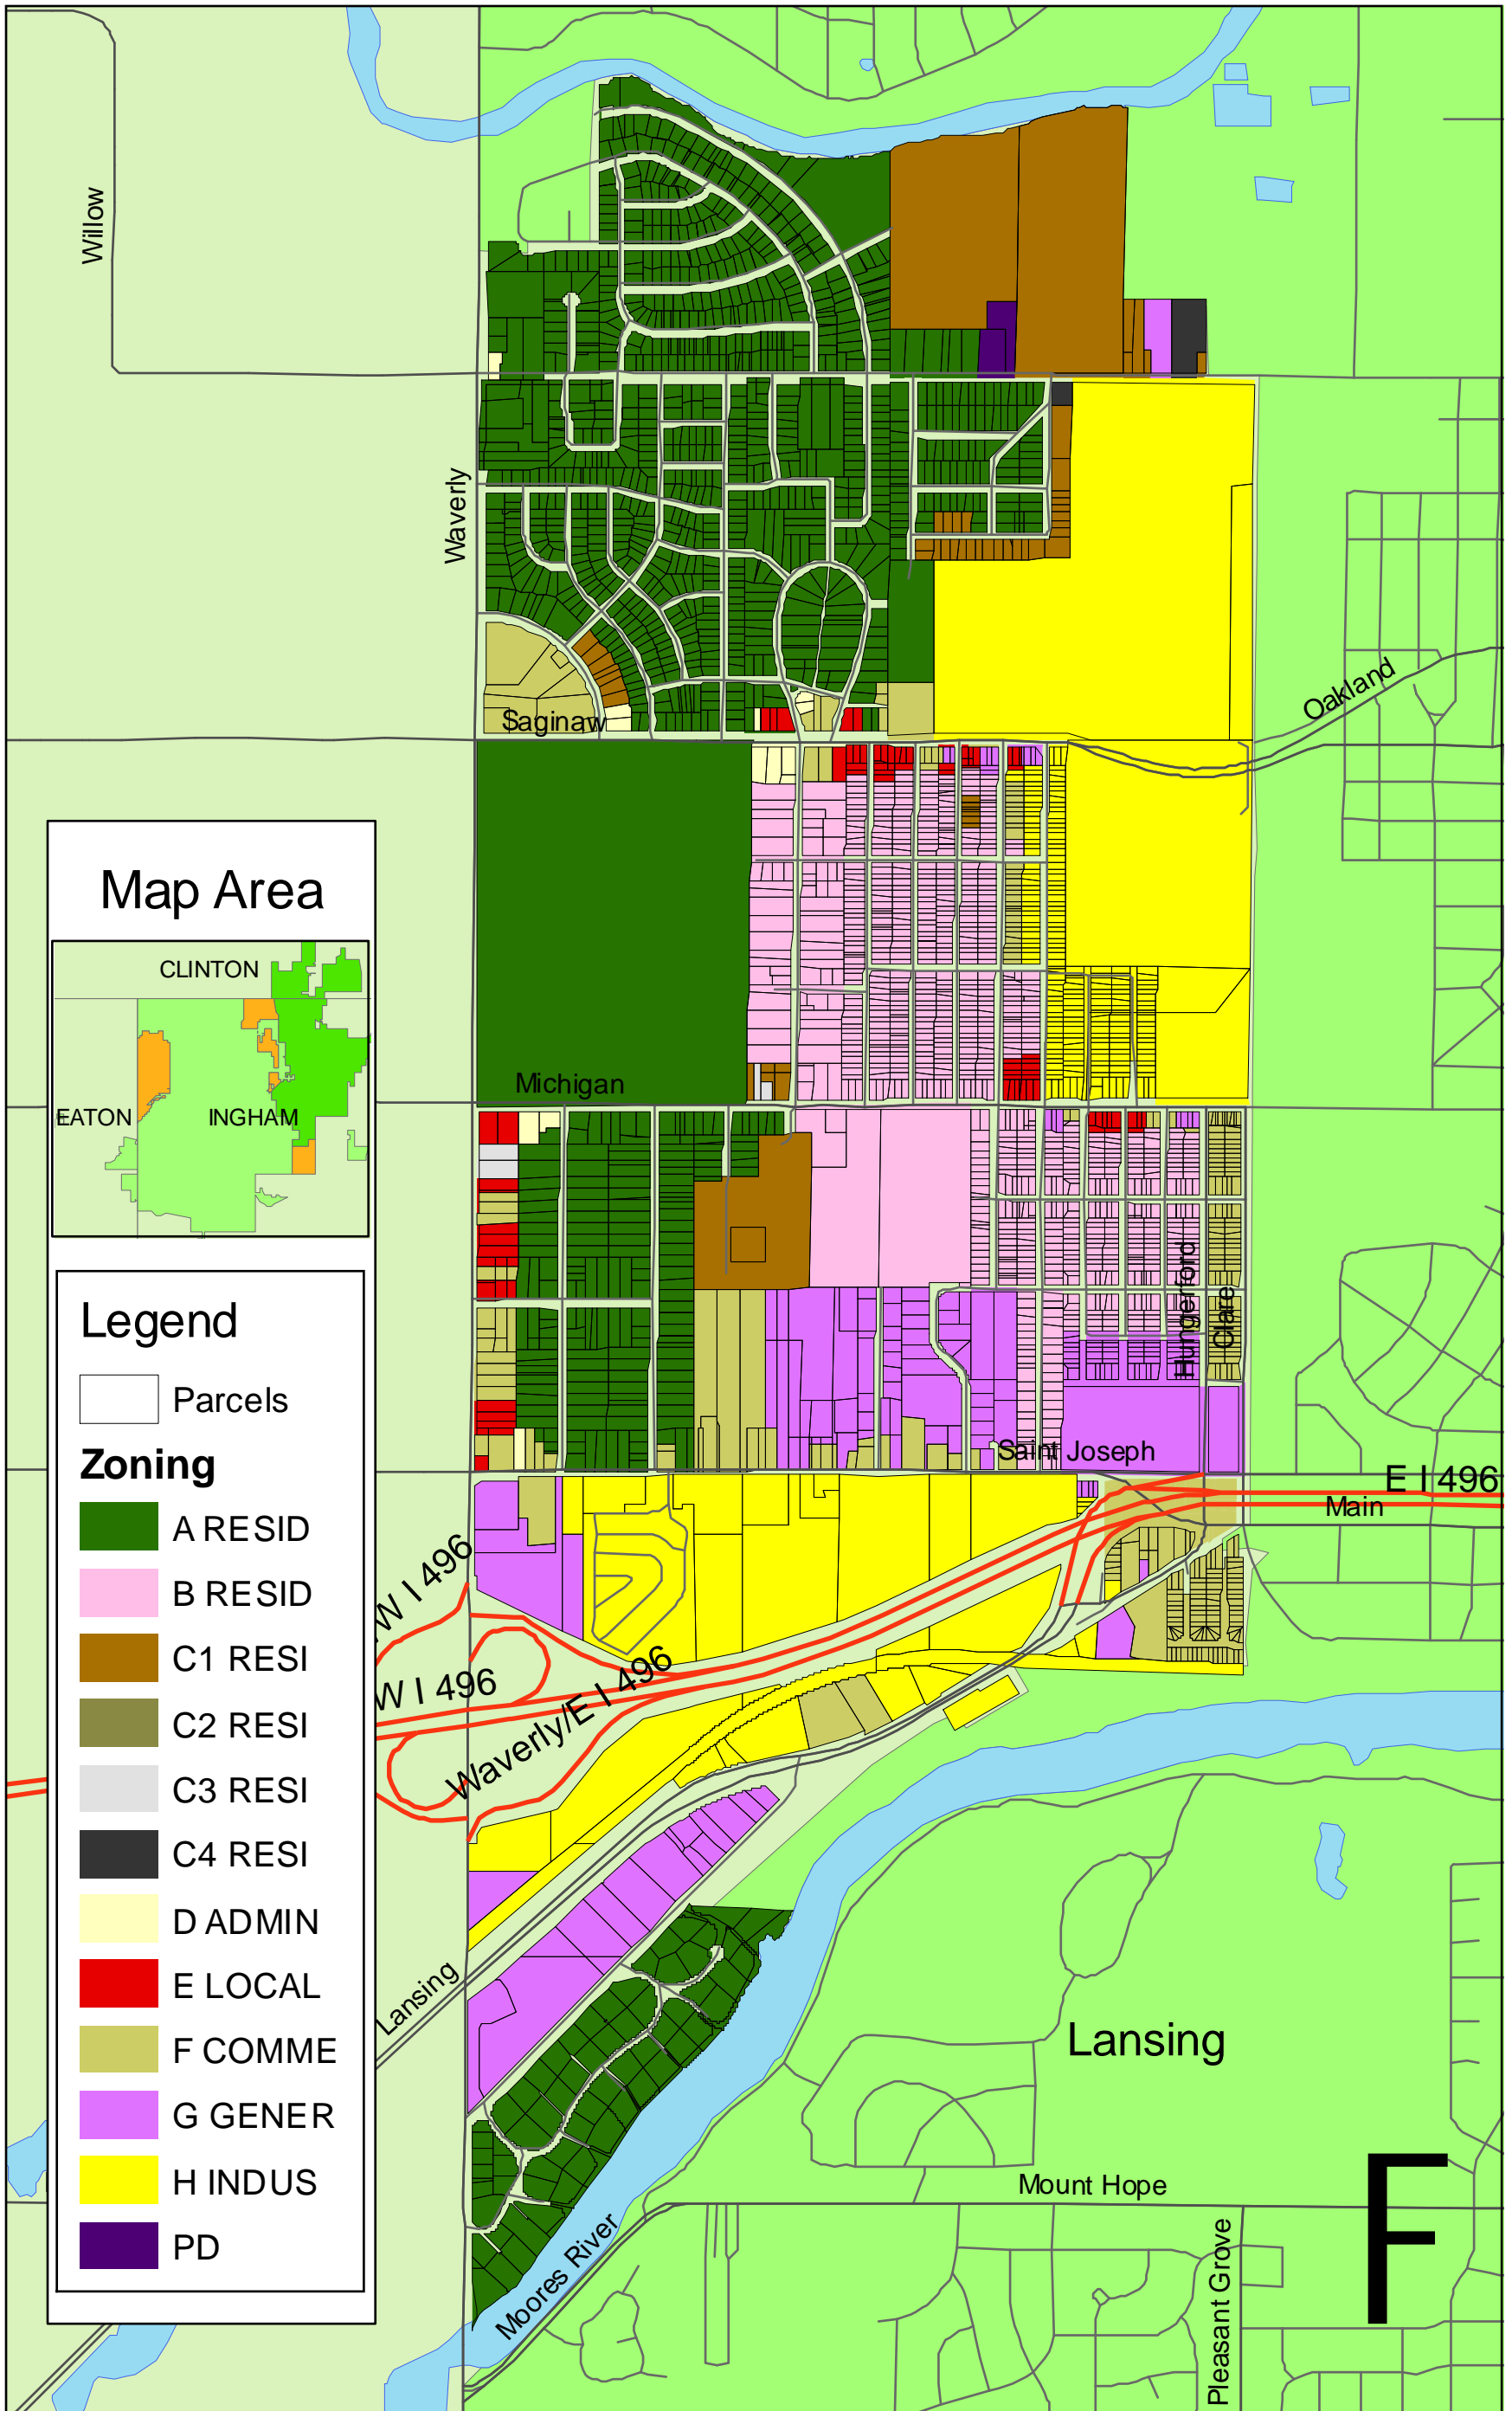

Lansing Township: Westside Zoning

Legend

Parcels

Zoning

[Dark Green]	A RESID
[Pink]	B RESID
[Brown]	C1 RESI
[Olive Green]	C2 RESI
[Light Gray]	C3 RESI
[Black]	C4 RESI
[Yellow]	D ADMIN
[Red]	E LOCAL
[Olive Green]	F COMME
[Purple]	G GENER
[Yellow]	H INDUS
[Dark Purple]	PD